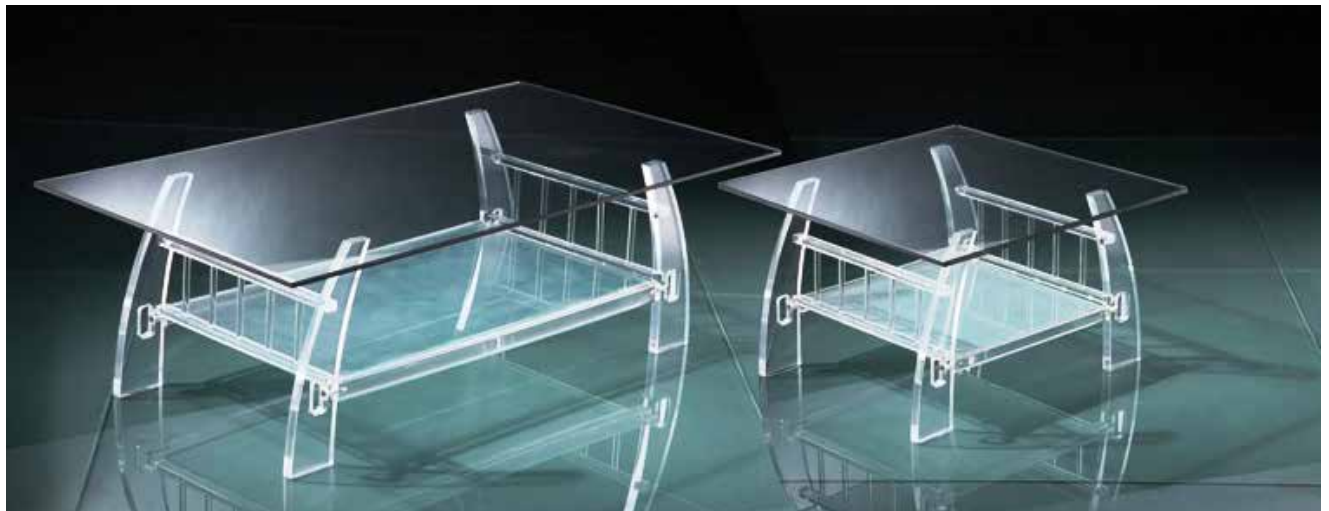

10.5” x 14.0” x 5.5”
Price Code: AD0715

CUSTOM ACRYLIC DONUT WALL DISPLAY

CUSTOM ACRYLIC CHOCOLATE DISPLAY

CUSTOM DISPLAY CASE

JENISA

Table Top: 22"W x 40"L x 16"H

Bottom Shelf: 18"W x 32"L

Price Code: AD0716