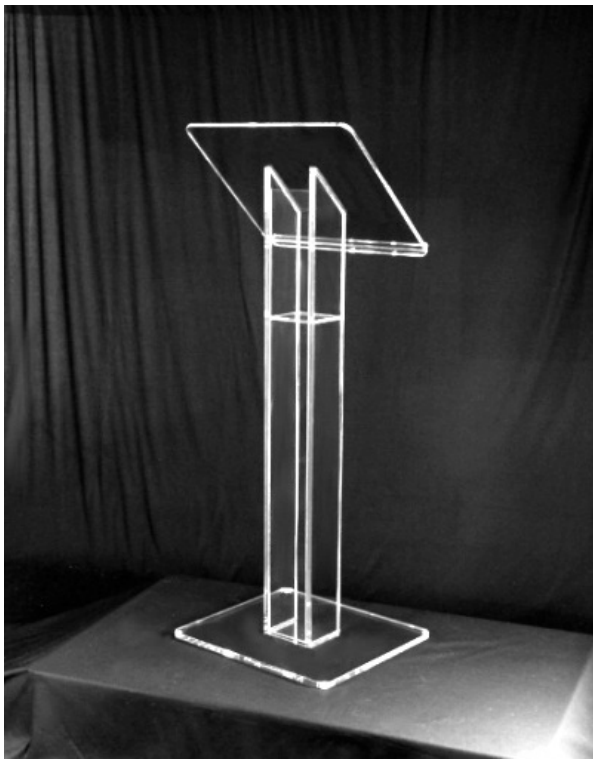

BUDGET LECTERN

This low cost lectern is perfect for sales presentations, conferences, schools, colleges etc. It is light and can easily be moved around.

46"H x 18"W X 15 ½"D

Price Code: PP0817